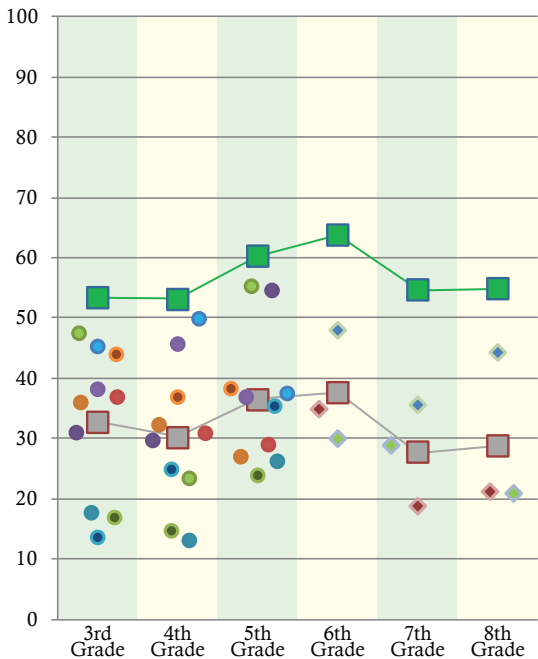

Percentage of Proficient & Advanced Students
Math - 2013

Percentage of Proficient & Advanced Students
Reading/Language Arts - 2013

- Knox County average
- Urban Knoxville average
- Christenberry
- Belle Morris
- Sarah Moore Greene
- Dogwood
- South Knoxville
- Maynard
- Lonsdale
- Beaumont
- Green
- Spring Hill
- ◆ Whittle Springs
- ◆ Vine
- ◆ South-Doyle Middle

Note: Math data for Vine 8th grade was unavailable.