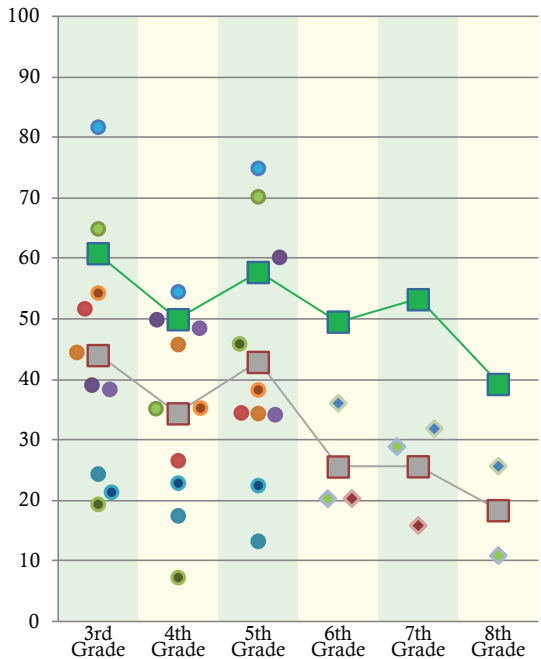

Percentage of Proficient & Advanced Students
Math - 2013

Percentage of Proficient & Advanced Students
Reading/Language Arts - 2013

- Knox County average
- Urban Knoxville average
- Christenberry
- Belle Morris
- Sarah Moore Greene
- Dogwood
- South Knoxville
- Maynard
- Lonsdale
- Beaumont
- Green
- Spring Hill
- ◆ Whittle Springs
- ◆ Vine
- ◆ South-Doyle Middle

Note: Math data for Vine 8th grade was unavailable.